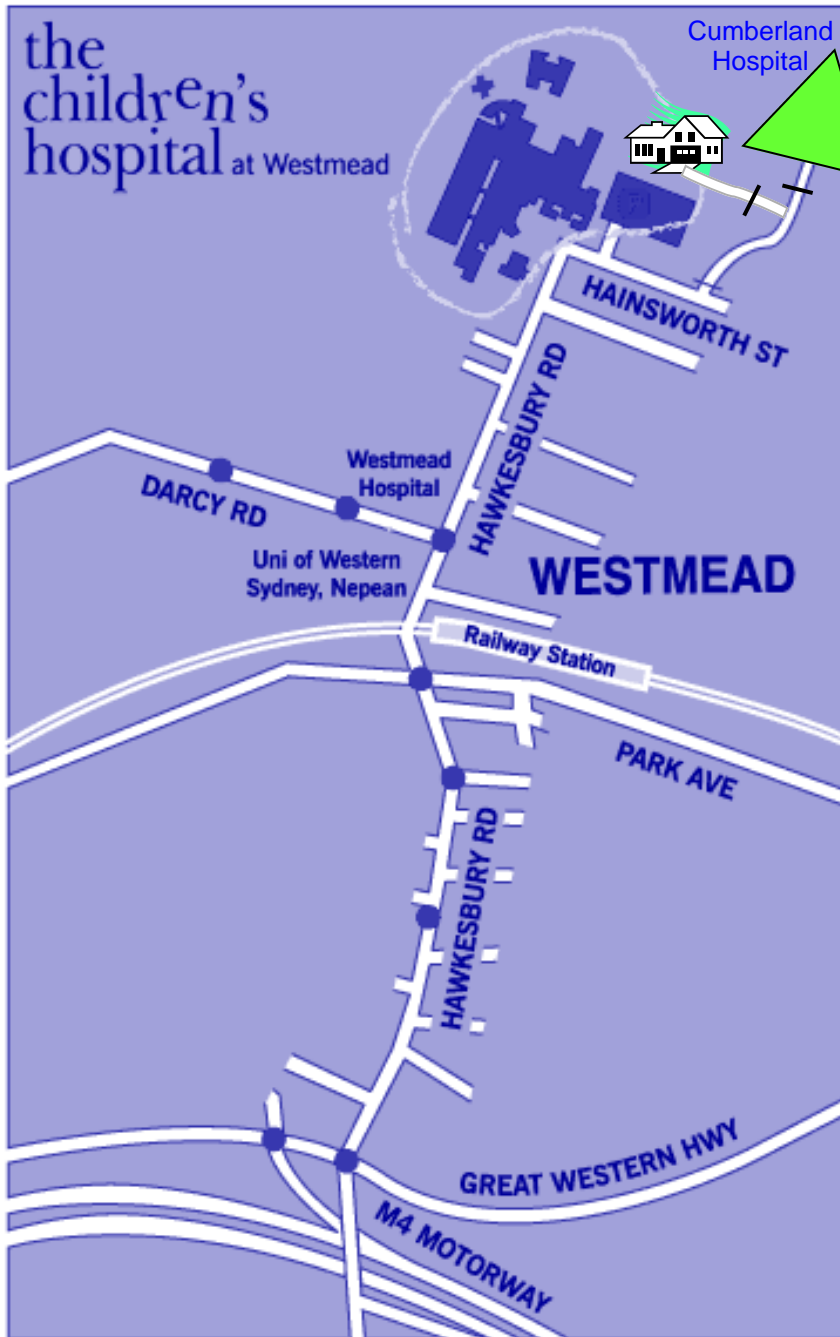

Getting to KIDSAFE House

Kidsafe House

Kidsafe House is a 15 minute walk from Westmead Railway Station.

Exit the station from the North side and walk up the hill, turn right onto Hawkesbury Road. Walk past the Westmead (Adult) Hospital and the Children's Hospital, turn right into Hainsworth Street. Follow the signs to Kidsafe House through the multi storey carpark located next to the Children's Hospital Medical Centre.

Parking is available at the Children's Hospital Medical Centre multi storey carpark.

0-1 hour	\$5.00
1-2 hours	\$8.00
2-3 hours	\$12.00
3-4 hours	\$14.00
Over 4 hours	\$16.00

Fee is determined at the auto pay station prior to returning to your vehicle